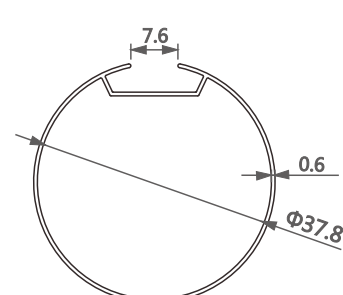

型号/Item No.-110139
米重/Weight-0.551kg/m

型号/Item No.-1116363
米重/Weight-0.414kg/m

型号/Item No.-11181067
米重/Weight-0.683kg/m

型号/Item No.-111380
米重/Weight-0.601kg/m

型号/Item No.-1116577
米重/Weight-0.279kg/m

型号/Item No.-1116884-0.6
米重/Weight-0.21kg/m