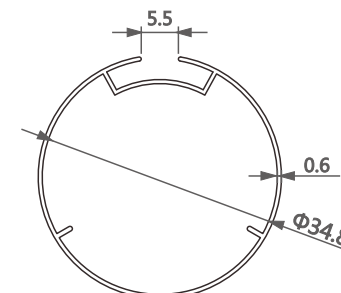

型号/Item No.-110166
米重/Weight-0.215kg/m