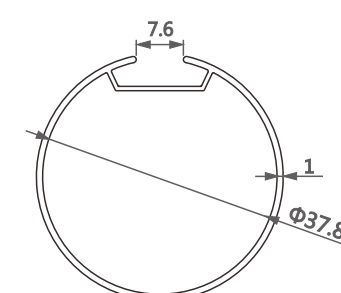

型号/Item No.-110123-1.5
米重/Weight-0.53kg/m

型号/Item No.-110131-0.9
米重/Weight-0.256kg/m

型号/Item No.-110131-1.0
米重/Weight-0.285kg/m

型号/Item No.-1101207
米重/Weight-0.171kg/m

型号/Item No.-1116884-0.8
米重/Weight-0.28kg/m