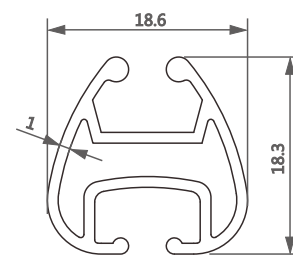

型号/Item No.-1118984
米重/Weight-0.247kg/m