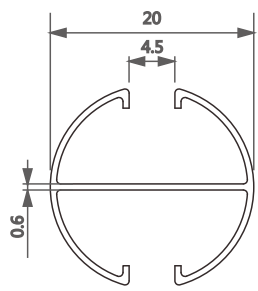

110115-0.8

1118978

1118695

1116355

型号/Item No.-110115-0.6
米重/Weight-0.125kg/m

型号/Item No.-110115-0.8
米重/Weight-0.16kg/m

型号/Item No.-110116
米重/Weight-0.106kg/m

型号/Item No.-1118147
米重/Weight-0.267kg/m