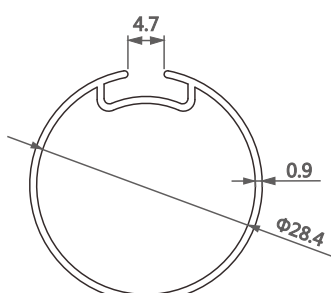

型号/Item No.-110131-0.9
米重/Weight-0.256kg/m