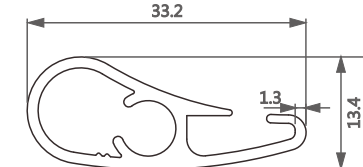

型号/Item No.-1116649
米重/Weight-0.401kg/m

型号/Item No.-191011
米重/Weight-1.566kg/m

型号/Item No.-1116245
米重/Weight-0.262kg/m

型号/Item No.-1116355
米重/Weight-0.290kg/m

型号/Item No.-1118695
米重/Weight-0.298kg/m

型号/Item No.-11161050
米重/Weight-0.284kg/m