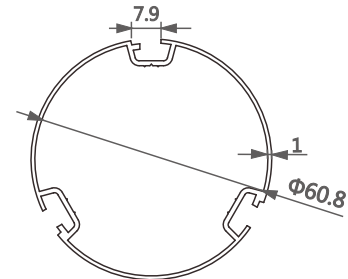

型号/Item No.-1116333-0.8
米重/Weight-0.472kg/m

型号/Item No.-11161248
米重/Weight-1.554kg/m

型号/Item No.-1116945
米重/Weight-1.658kg/m

型号/Item No.-1116141
米重/Weight-2.965kg/m

型号/Item No.-1116333-1.5
米重/Weight-0.789kg/m