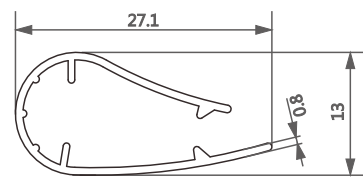

型号/Item No.-110120
米重/Weight-0.207kg/m

型号/Item No.-110119
米重/Weight-0.254kg/m

型号/Item No.-11161489
米重/Weight-0.211kg/m

型号/Item No.-11161132
米重/Weight-0.611kg/m

型号/Item No.-11181248
米重/Weight-0.143kg/m

型号/Item No.-11161279
米重/Weight-0.319kg/m