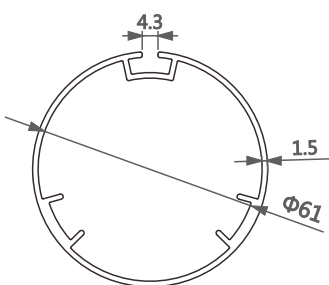

型号/Item No.-110121-1.0
米重/Weight-0.704kg/m

型号/Item No.-110121-1.33
米重/Weight-0.862kg/m

型号/Item No.-11181170
米重/Weight-4.205kg/m

型号/Item No.-110121-1.6
米重/Weight-0.993kg/m

型号/Item No.-11161243
米重/Weight-1.059kg/m