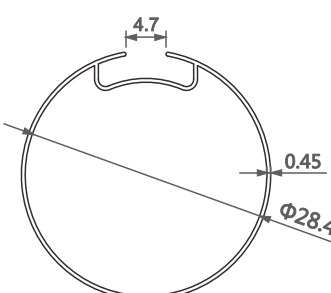

型号/Item No.-11181076-0.6
米重/Weight-0.167kg/m

型号/Item No.-11181076-0.8
米重/Weight-0.224kg/m

型号/Item No.-110179
米重/Weight-0.239kg/m

型号/Item No.-110166
米重/Weight-0.215kg/m

型号/Item No.-110123-0.6
米重/Weight-0.218kg/m