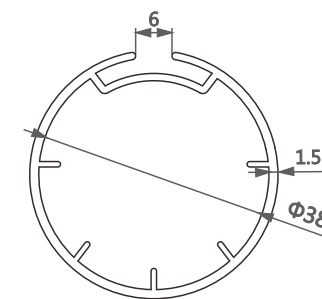

型号/Item No.-1116178
米重/Weight-0.588kg/m