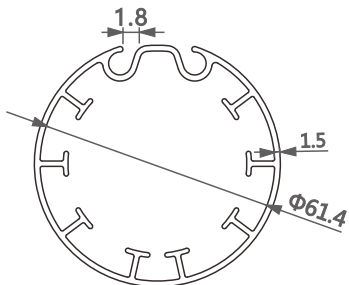

型号/Item No.-110121-1.0
米重/Weight-0.704kg/m

型号/Item No.-110121-1.33
米重/Weight-0.862kg/m

型号/Item No.-11181170
米重/Weight-4.205kg/m

型号/Item No.-110121-1.6
米重/Weight-0.993kg/m

型号/Item No.-11161243
米重/Weight-1.059kg/m