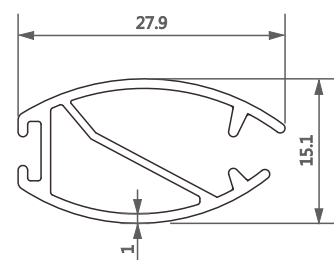

型号/Item No.-1907484
米重/Weight-0.162kg/m

型号/Item No.-11181614
米重/Weight-0.078kg/m

型号/Item No.-110185
米重/Weight-0.270kg/m

型号/Item No.-1116994
米重/Weight-0.192kg/m

型号/Item No.-1118978
米重/Weight-0.217kg/m

型号/Item No.-1907243-0.7
米重/Weight-0.199kg/m

型号/Item No.-1907195-0.7
米重/Weight-0.146kg/m

型号/Item No.-1907195-1.0
米重/Weight-0.199kg/m

型号/Item No.-1116470
米重/Weight-0.180kg/m

型号/Item No.-1118984
米重/Weight-0.247kg/m

型号/Item No.-1116453
米重/Weight-0.249kg/m