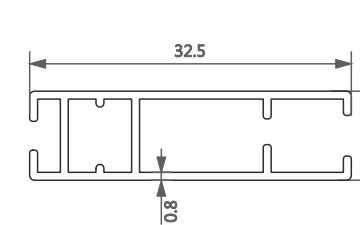

型号/Item No.-11181057
米重/Weight-0.204kg/m