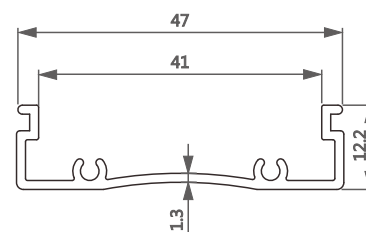

型号/Item No.-110113
米重/Weight-0.265kg/m

型号/Item No.-1116051
米重/Weight-0.217kg/m

型号/Item No.-1116052
米重/Weight-0.150kg/m

111344

110128

111301

型号/Item No.-110128
米重/Weight-0.259kg/m

型号/Item No.-111301
米重/Weight-0.318kg/m