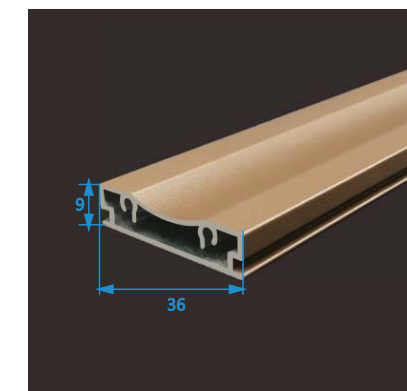

型号/Item No.-110113
米重/Weight-0.265kg/m

型号/Item No.-1116051
米重/Weight-0.217kg/m

型号/Item No.-1116052
米重/Weight-0.150kg/m

111344

110128

111301

型号/Item No.-110128
米重/Weight-0.259kg/m

型号/Item No.-111301
米重/Weight-0.318kg/m