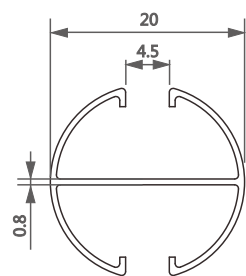

110115-0.8

1118978

1118695

1116355

型号/Item No.-110115-0.6
米重/Weight-0.125kg/m

型号/Item No.-110115-0.8
米重/Weight-0.16kg/m

型号/Item No.-110116
米重/Weight-0.106kg/m

型号/Item No.-1118147
米重/Weight-0.267kg/m