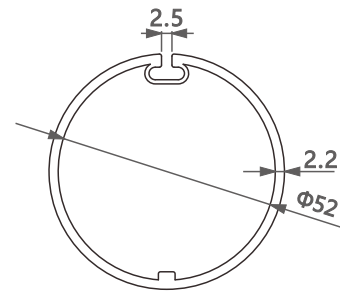

型号/Item No.-110192
米重/Weight-0.710kg/m

型号/Item No.-11161265-1.0
米重/Weight-0.411kg/m

型号/Item No.-11161265-1.2
米重/Weight-0.496kg/m

型号/Item No.-6110382-0.8
米重/Weight-0.330kg/m

型号/Item No.-6110382
米重/Weight-0.627kg/m