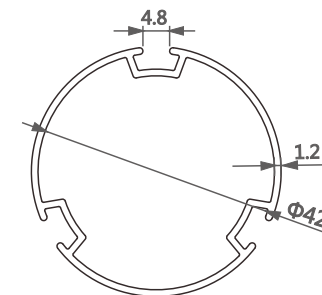

型号/Item No.-1116840
米重/Weight-0.54kg/m