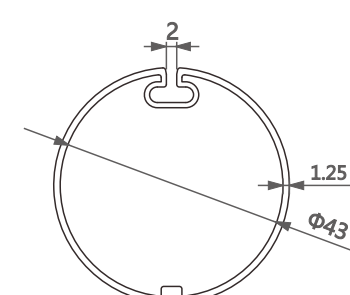

型号/Item No.-110104
米重/Weight-0.326kg/m

型号/Item No.-1118206
米重/Weight-0.564kg/m

型号/Item No.-1116840
米重/Weight-0.54kg/m

型号/Item No.-11181683
米重/Weight-0.751kg/m

型号/Item No.-11181141
米重/Weight-0.83kg/m

型号/Item No.-1101203
米重/Weight-0.676kg/m