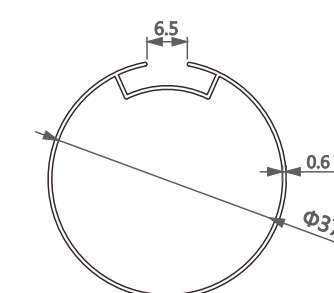

型号/Item No.-11181076-0.6
米重/Weight-0.167kg/m

型号/Item No.-11181076-0.8
米重/Weight-0.224kg/m

型号/Item No.-110179
米重/Weight-0.239kg/m

型号/Item No.-110166
米重/Weight-0.215kg/m

型号/Item No.-110123-0.6
米重/Weight-0.218kg/m