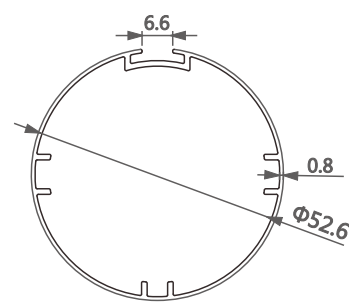

型号/Item No.-110140
米重/Weight-1.077kg/m

型号/Item No.-1118197
米重/Weight-0.970kg/m

型号/Item No.-110124
米重/Weight-1.167kg/m

型号/Item No.-111396
米重/Weight-1.779kg/m

型号/Item No.-1118966
米重/Weight-0.743kg/m

型号/Item No.-1116848
米重/Weight-0.758kg/m