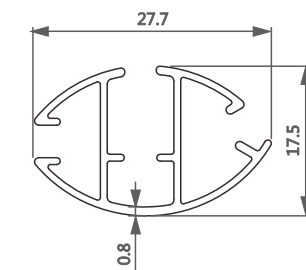

型号/Item No.-11181356
米重/Weight-0.224kg/m