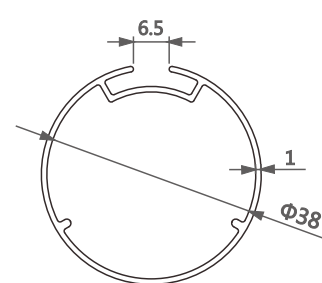

型号/Item No.-1116884-1.0
米重/Weight-0.35kg/m

型号/Item No.-1116884-1.2
米重/Weight-0.419kg/m

型号/Item No.-1118186
米重/Weight-0.441kg/m

型号/Item No.-11181158
米重/Weight-0.703kg/m

型号/Item No.-1118900
米重/Weight-0.734 kg/m