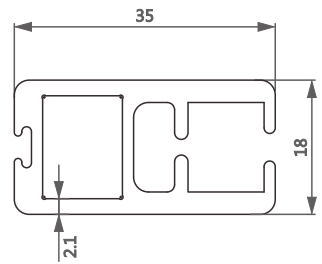

型号/Item No.-7908611
米重/Weight-0.742kg/m