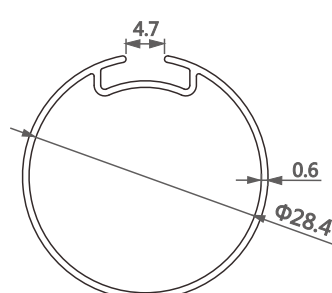

型号/Item No.-110131-0.6
米重/Weight-0.168kg/m