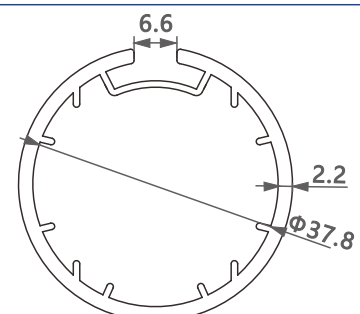

型号/Item No.-110104
米重/Weight-0.326kg/m

型号/Item No.-1118206
米重/Weight-0.564kg/m

型号/Item No.-1116840
米重/Weight-0.54kg/m

型号/Item No.-11181683
米重/Weight-0.751kg/m

型号/Item No.-11181141
米重/Weight-0.83kg/m

型号/Item No.-1101203
米重/Weight-0.676kg/m