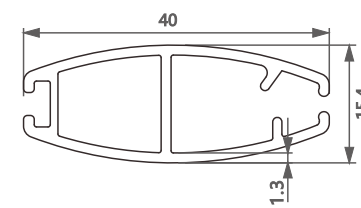

型号/Item No.-110120
米重/Weight-0.207kg/m

型号/Item No.-110119
米重/Weight-0.254kg/m

型号/Item No.-11161489
米重/Weight-0.211kg/m

型号/Item No.-11161132
米重/Weight-0.611kg/m

型号/Item No.-11181248
米重/Weight-0.143kg/m

型号/Item No.-11161279
米重/Weight-0.319kg/m