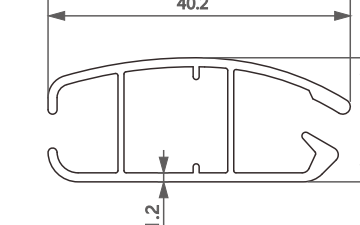

型号/Item No.-1118637
米重/Weight-0.382kg/m