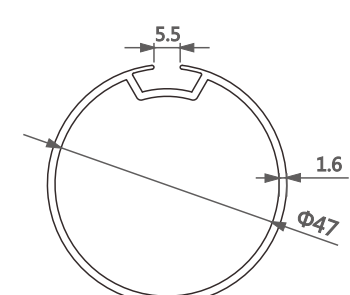

型号/Item No.-110139
米重/Weight-0.551kg/m

型号/Item No.-1116363
米重/Weight-0.414kg/m

型号/Item No.-11181067
米重/Weight-0.683kg/m

型号/Item No.-111380
米重/Weight-0.601kg/m

型号/Item No.-1116577
米重/Weight-0.279kg/m

型号/Item No.-1116884-0.6
米重/Weight-0.21kg/m