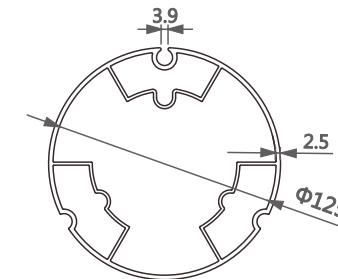

型号/Item No.-11181170
米重/Weight-4.205kg/m