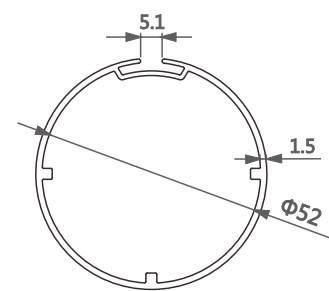

型号/Item No.-110140
米重/Weight-1.077kg/m

型号/Item No.-1118197
米重/Weight-0.970kg/m

型号/Item No.-110124
米重/Weight-1.167kg/m

型号/Item No.-111396
米重/Weight-1.779kg/m

型号/Item No.-1118966
米重/Weight-0.743kg/m

型号/Item No.-1116848
米重/Weight-0.758kg/m