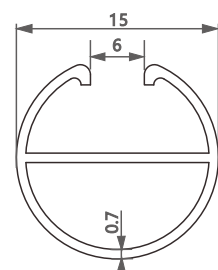

110115-0.8

1118978

1118695

1116355

型号/Item No.-110115-0.6
米重/Weight-0.125kg/m

型号/Item No.-110115-0.8
米重/Weight-0.16kg/m

型号/Item No.-110116
米重/Weight-0.106kg/m

型号/Item No.-1118147
米重/Weight-0.267kg/m