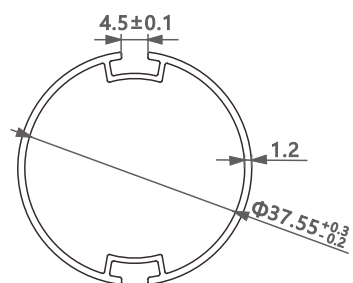

型号/Item No.-1118186
米重/Weight-0.441kg/m