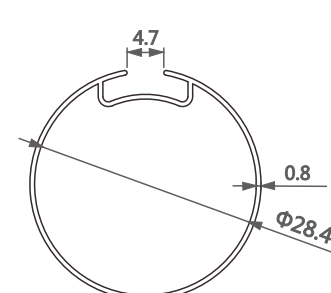

型号/Item No.-110131-0.8
米重/Weight-0.226kg/m