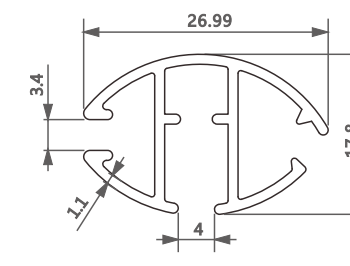

110115-0.8

1118978

1118695

1116355

型号/Item No.-110115-0.6
米重/Weight-0.125kg/m

型号/Item No.-110115-0.8
米重/Weight-0.16kg/m

型号/Item No.-110116
米重/Weight-0.106kg/m

型号/Item No.-1118147
米重/Weight-0.267kg/m