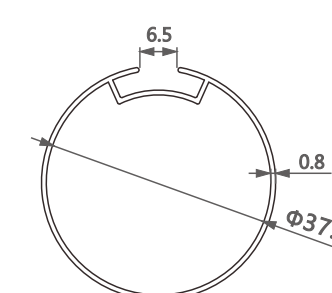

型号/Item No.-110123-0.8
米重/Weight-0.292kg/m