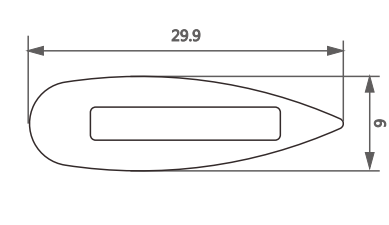

型号/Item No.-11161608
米重/Weight-0.231kg/m

型号/Item No.-0901253
米重/Weight-0.297kg/m

型号/Item No.-11181057
米重/Weight-0.204kg/m

型号/Item No.-1116433
米重/Weight-0.331kg/m

型号/Item No.-191071
米重/Weight-0.190kg/m

型号/Item No.-1116965
米重/Weight-0.399kg/m