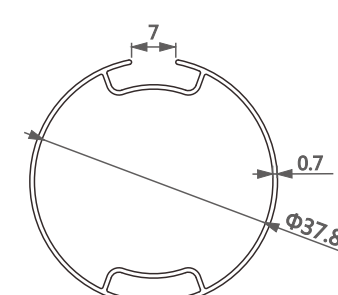

型号/Item No.-110139
米重/Weight-0.551kg/m

型号/Item No.-1116363
米重/Weight-0.414kg/m

型号/Item No.-11181067
米重/Weight-0.683kg/m

型号/Item No.-111380
米重/Weight-0.601kg/m

型号/Item No.-1116577
米重/Weight-0.279kg/m

型号/Item No.-1116884-0.6
米重/Weight-0.21kg/m