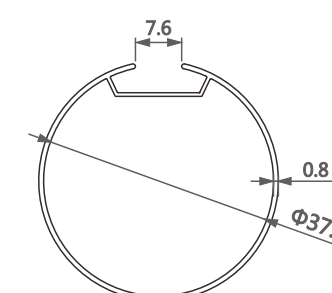

型号/Item No.-110123-1.5
米重/Weight-0.53kg/m

型号/Item No.-110131-0.9
米重/Weight-0.256kg/m

型号/Item No.-110131-1.0
米重/Weight-0.285kg/m

型号/Item No.-1101207
米重/Weight-0.171kg/m

型号/Item No.-1116884-0.8
米重/Weight-0.28kg/m