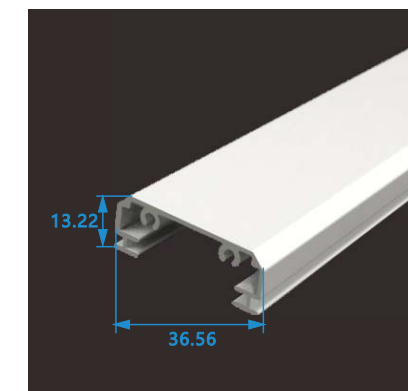

型号/Item No.-110113
米重/Weight-0.265kg/m

型号/Item No.-1116051
米重/Weight-0.217kg/m

型号/Item No.-1116052
米重/Weight-0.150kg/m

111344

110128

111301

型号/Item No.-110128
米重/Weight-0.259kg/m

型号/Item No.-111301
米重/Weight-0.318kg/m