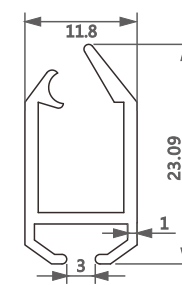

型号/Item No.-1907195-0.7
米重/Weight-0.146kg/m

型号/Item No.-1907195-1.0
米重/Weight-0.199kg/m

型号/Item No.-1116470
米重/Weight-0.180kg/m

型号/Item No.-1118984
米重/Weight-0.247kg/m

型号/Item No.-1116453
米重/Weight-0.249kg/m