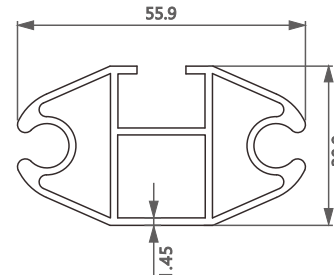

型号/Item No.-0900571
米重/Weight-0.961kg/m