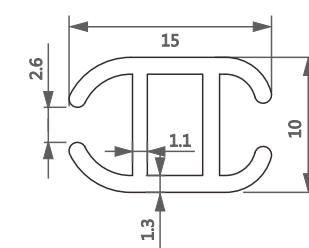

型号/Item No.-11161150
米重/Weight-0.28kg/m

型号/Item No.-11181356
米重/Weight-0.224kg/m

型号/Item No.-1116099
米重/Weight-0.152kg/m

型号/Item No.-110117
米重/Weight-0.166kg/m

型号/Item No.-111359
米重/Weight-0.260kg/m

型号/Item No.-1116432
米重/Weight-0.216kg/m