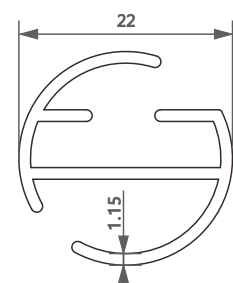

型号/Item No.-110185
米重/Weight-0.270kg/m