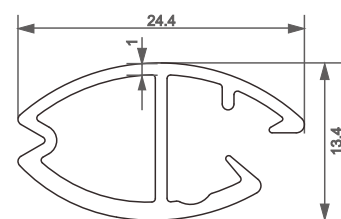

型号/Item No.-1907484
米重/Weight-0.162kg/m

型号/Item No.-11181614
米重/Weight-0.078kg/m

型号/Item No.-110185
米重/Weight-0.270kg/m

型号/Item No.-1116994
米重/Weight-0.192kg/m

型号/Item No.-1118978
米重/Weight-0.217kg/m

型号/Item No.-1907243-0.7
米重/Weight-0.199kg/m