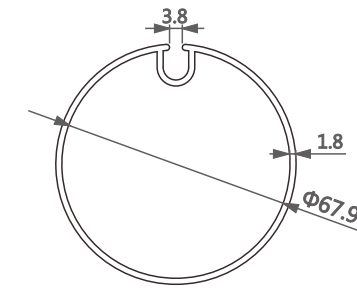

型号/Item No.-110124
米重/Weight-1.167kg/m