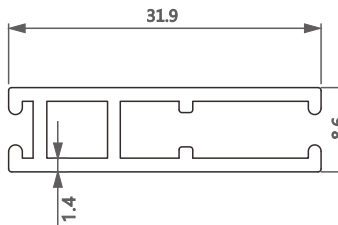

型号/Item No.-190713
米重/Weight-0.807kg/m

型号/Item No.-190718
米重/Weight-0.311kg/m

型号/Item No.-1118637
米重/Weight-0.382kg/m

03 卷帘下杆 Roller Blinds Bottom Rail

型号/Item No.-110172
米重/Weight-0.382kg/m

型号/Item No.-111827
米重/Weight-0.408kg/m