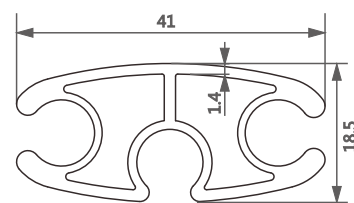

型号/Item No.-11161132
米重/Weight-0.611kg/m