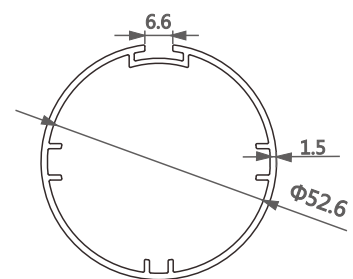

型号/Item No.-1116333-0.8
米重/Weight-0.472kg/m

型号/Item No.-11161248
米重/Weight-1.554kg/m

型号/Item No.-1116945
米重/Weight-1.658kg/m

型号/Item No.-1116141
米重/Weight-2.965kg/m

型号/Item No.-1116333-1.5
米重/Weight-0.789kg/m