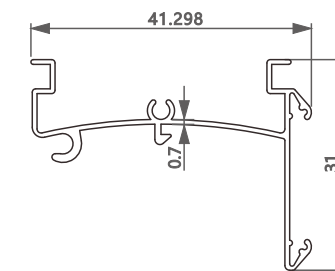

型号/Item No.-110127
米重/Weight-0.228kg/m

型号/Item No.-110181
米重/Weight-0.256kg/m

型号/Item No.-110163
米重/Weight-0.263kg/m

型号/Item No.-111344
米重/Weight-0.251kg/m

型号/Item No.-111345
米重/Weight-0.197kg/m

型号/Item No.-111368
米重/Weight-0.242kg/m