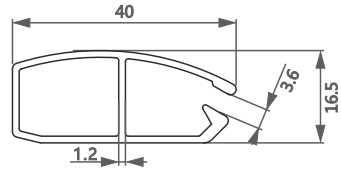

型号/Item No.-190713
米重/Weight-0.807kg/m

型号/Item No.-190718
米重/Weight-0.311kg/m

型号/Item No.-1118637
米重/Weight-0.382kg/m

03 卷帘下杆 Roller Blinds Bottom Rail

型号/Item No.-110172
米重/Weight-0.382kg/m

型号/Item No.-111827
米重/Weight-0.408kg/m