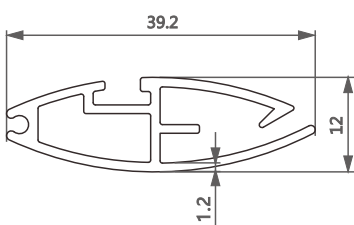

型号/Item No.-1116433
米重/Weight-0.331kg/m