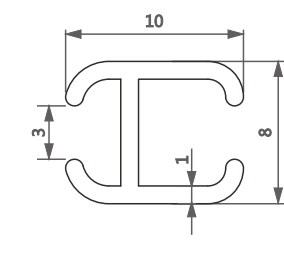

型号/Item No.-11181614
米重/Weight-0.078kg/m