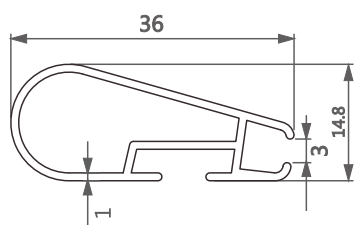

型号/Item No.-11181615
米重/Weight-0.271kg/m