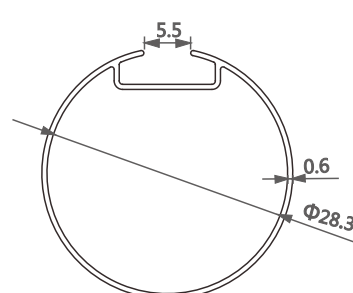

型号/Item No.-11161098
米重/Weight-0.144kg/m

型号/Item No.-11161568
米重/Weight-0.239kg/m

型号/Item No.-1116533
米重/Weight-0.284kg/m

型号/Item No.-110110
米重/Weight-0.246kg/m

型号/Item No.-11181076-0.45
米重/Weight-0.125kg/m