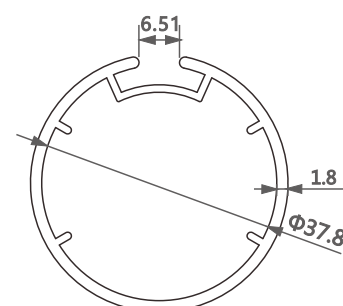

型号/Item No.-110104
米重/Weight-0.326kg/m

型号/Item No.-1118206
米重/Weight-0.564kg/m

型号/Item No.-1116840
米重/Weight-0.54kg/m

型号/Item No.-11181683
米重/Weight-0.751kg/m

型号/Item No.-11181141
米重/Weight-0.83kg/m

型号/Item No.-1101203
米重/Weight-0.676kg/m