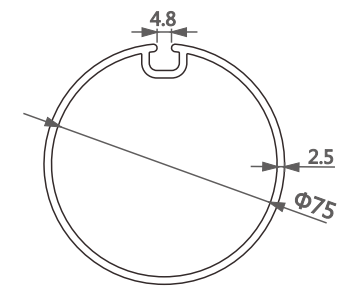

型号/Item No.-111396
米重/Weight-1.779kg/m