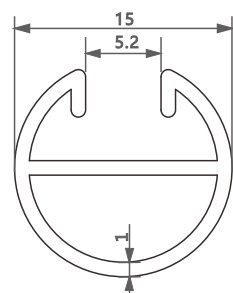

型号/Item No.-1116099
米重/Weight-0.152kg/m