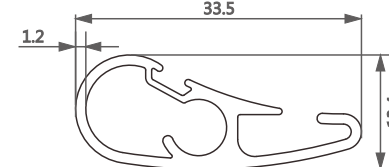

型号/Item No.-1116649
米重/Weight-0.401kg/m

型号/Item No.-191011
米重/Weight-1.566kg/m

型号/Item No.-1116245
米重/Weight-0.262kg/m

型号/Item No.-1116355
米重/Weight-0.290kg/m

型号/Item No.-1118695
米重/Weight-0.298kg/m

型号/Item No.-11161050
米重/Weight-0.284kg/m