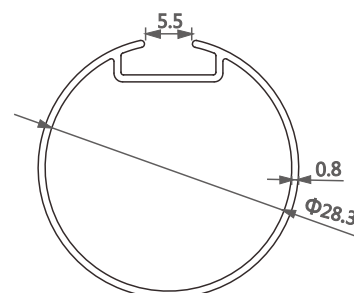

型号/Item No.-11181076-0.8
米重/Weight-0.224kg/m