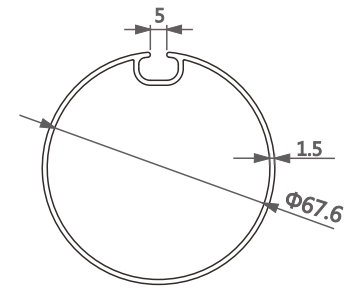

型号/Item No.-1118197
米重/Weight-0.970kg/m