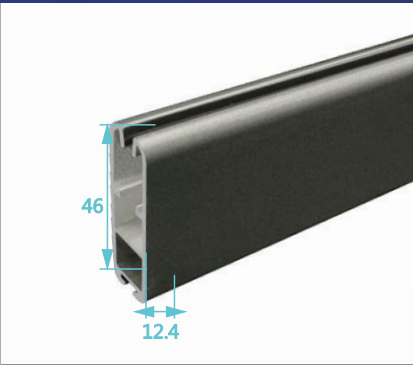

03 *Roller Blind Bottom Rail*

卷帘下杆

0900420