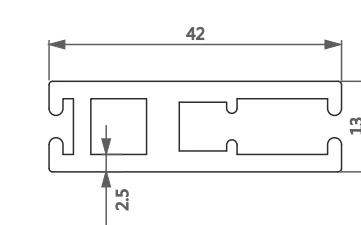

型号/Item No.-190713
米重/Weight-0.807kg/m

型号/Item No.-190718
米重/Weight-0.311kg/m

型号/Item No.-1118637
米重/Weight-0.382kg/m

03 卷帘下杆 Roller Blinds Bottom Rail

型号/Item No.-110172
米重/Weight-0.382kg/m

型号/Item No.-111827
米重/Weight-0.408kg/m