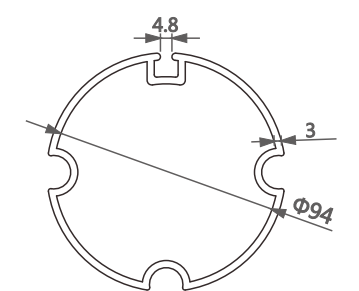

型号/Item No.-1116141
米重/Weight-2.965kg/m