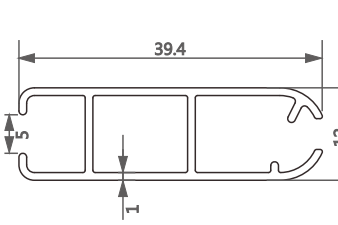

型号/Item No.-0901253
米重/Weight-0.297kg/m