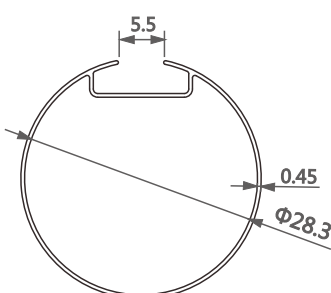

型号/Item No.-11161098
米重/Weight-0.144kg/m

型号/Item No.-11161568
米重/Weight-0.239kg/m

型号/Item No.-1116533
米重/Weight-0.284kg/m

型号/Item No.-110110
米重/Weight-0.246kg/m

型号/Item No.-11181076-0.45
米重/Weight-0.125kg/m