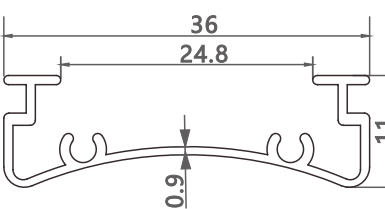

型号/Item No.-110165
米重/Weight-0.189kg/m