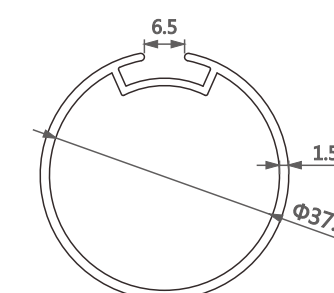

型号/Item No.-110131-0.45
米重/Weight-0.126kg/m

型号/Item No.-110131-0.6
米重/Weight-0.168kg/m

型号/Item No.-110131-0.8
米重/Weight-0.226kg/m

型号/Item No.-110123-0.8
米重/Weight-0.292kg/m

型号/Item No.-110123-1.2
米重/Weight-0.440kg/m