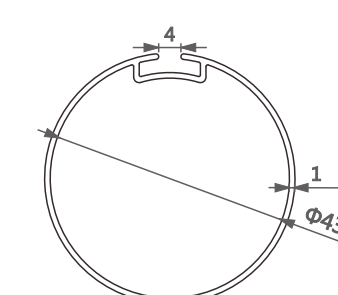

型号/Item No.-1116363
米重/Weight-0.414kg/m