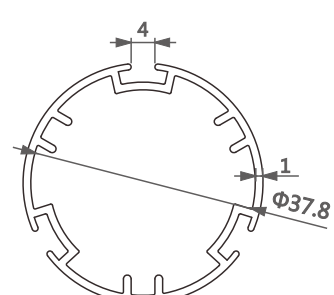

型号/Item No.-111380
米重/Weight-0.601kg/m