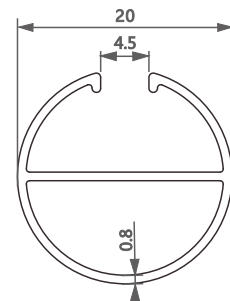

型号/Item No.-110117
米重/Weight-0.166kg/m