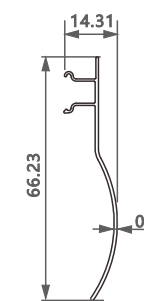

型号/Item No.-110127
米重/Weight-0.228kg/m

型号/Item No.-110181
米重/Weight-0.256kg/m

型号/Item No.-110163
米重/Weight-0.263kg/m

型号/Item No.-111344
米重/Weight-0.251kg/m

型号/Item No.-111345
米重/Weight-0.197kg/m

型号/Item No.-111368
米重/Weight-0.242kg/m