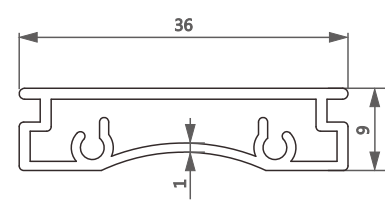

型号/Item No.-110113
米重/Weight-0.265kg/m

型号/Item No.-1116051
米重/Weight-0.217kg/m

型号/Item No.-1116052
米重/Weight-0.150kg/m

111344

110128

111301

型号/Item No.-110128
米重/Weight-0.259kg/m

型号/Item No.-111301
米重/Weight-0.318kg/m