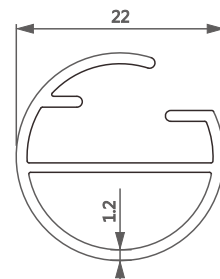

型号/Item No.-11161150
米重/Weight-0.28kg/m

型号/Item No.-11181356
米重/Weight-0.224kg/m

型号/Item No.-1116099
米重/Weight-0.152kg/m

型号/Item No.-110117
米重/Weight-0.166kg/m

型号/Item No.-111359
米重/Weight-0.260kg/m

型号/Item No.-1116432
米重/Weight-0.216kg/m