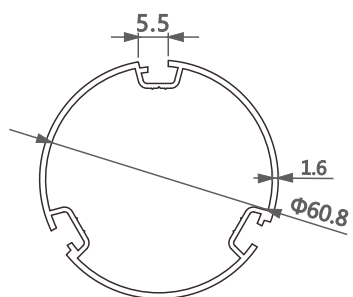

型号/Item No.-110121-1.6
米重/Weight-0.993kg/m