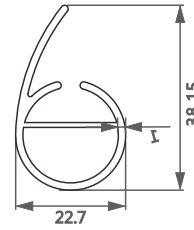

型号/Item No.-190713
米重/Weight-0.807kg/m

型号/Item No.-190718
米重/Weight-0.311kg/m

型号/Item No.-1118637
米重/Weight-0.382kg/m

03 卷帘下杆 Roller Blinds Bottom Rail

型号/Item No.-110172
米重/Weight-0.382kg/m

型号/Item No.-111827
米重/Weight-0.408kg/m