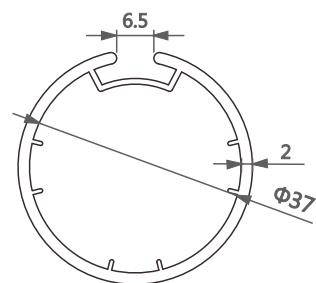

型号/Item No.-11181158
米重/Weight-0.703kg/m