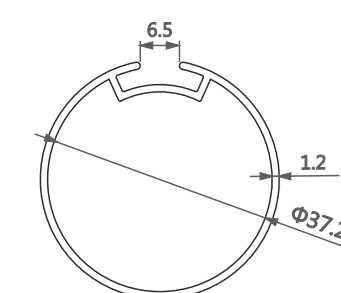

型号/Item No.-110131-0.45
米重/Weight-0.126kg/m

型号/Item No.-110131-0.6
米重/Weight-0.168kg/m

型号/Item No.-110131-0.8
米重/Weight-0.226kg/m

型号/Item No.-110123-0.8
米重/Weight-0.292kg/m

型号/Item No.-110123-1.2
米重/Weight-0.440kg/m