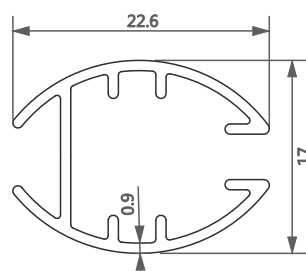

型号/Item No.-1116994
米重/Weight-0.192kg/m