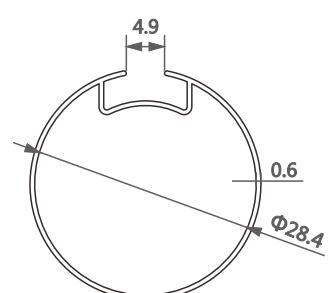

型号/Item No.-1101207
米重/Weight-0.171kg/m