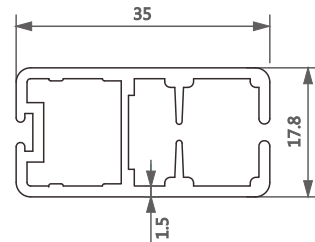

型号/Item No.-190713
米重/Weight-0.807kg/m

型号/Item No.-190718
米重/Weight-0.311kg/m

型号/Item No.-1118637
米重/Weight-0.382kg/m

03 卷帘下杆 Roller Blinds Bottom Rail

型号/Item No.-110172
米重/Weight-0.382kg/m

型号/Item No.-111827
米重/Weight-0.408kg/m