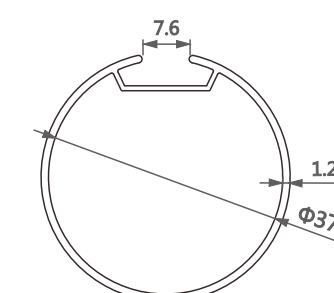

型号/Item No.-1116884-1.2
米重/Weight-0.419kg/m