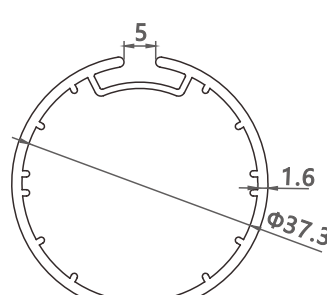

型号/Item No.-110102
米重/Weight-0.390kg/m

型号/Item No.-1116178
米重/Weight-0.588kg/m

型号/Item No.-111379
米重/Weight-0.678kg/m

型号/Item No.-1101202
米重/Weight-0.6kg/m

型号/Item No.-1118446
米重/Weight-0.457kg/m

型号/Item No.-11181966
米重/Weight-0.597kg/m