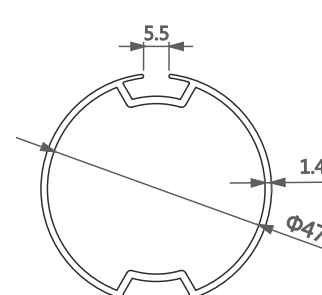

型号/Item No.-11181067
米重/Weight-0.683kg/m