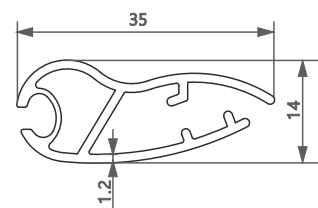

型号/Item No.-110120
米重/Weight-0.207kg/m

型号/Item No.-110119
米重/Weight-0.254kg/m

型号/Item No.-11161489
米重/Weight-0.211kg/m

型号/Item No.-11161132
米重/Weight-0.611kg/m

型号/Item No.-11181248
米重/Weight-0.143kg/m

型号/Item No.-11161279
米重/Weight-0.319kg/m