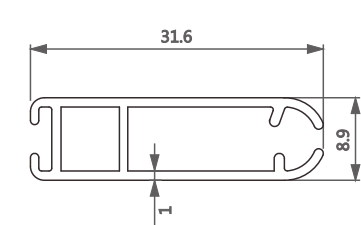

型号/Item No.-1116337
米重/Weight-0.646kg/m

型号/Item No.-11161181
米重/Weight-0.234kg/m

型号/Item No.-0900420
米重/Weight-0.455kg/m

型号/Item No.-11181615
米重/Weight-0.271kg/m

型号/Item No.-11161636
米重/Weight-0.199kg/m

型号/Item No.-11181651
米重/Weight-0.365kg/m