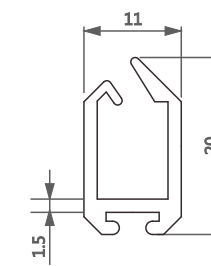

型号/Item No.-11161489
米重/Weight-0.211kg/m