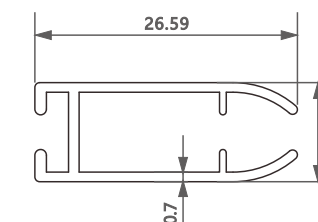

型号/Item No.-1907484
米重/Weight-0.162kg/m

型号/Item No.-11181614
米重/Weight-0.078kg/m

型号/Item No.-110185
米重/Weight-0.270kg/m

型号/Item No.-1116994
米重/Weight-0.192kg/m

型号/Item No.-1118978
米重/Weight-0.217kg/m

型号/Item No.-1907243-0.7
米重/Weight-0.199kg/m