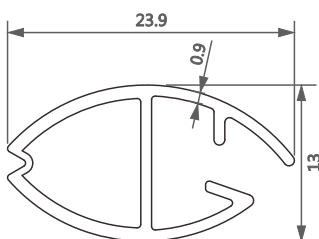

型号/Item No.-1116470
米重/Weight-0.180kg/m