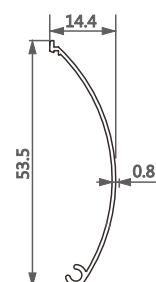

型号/Item No.-1116052
米重/Weight-0.150kg/m