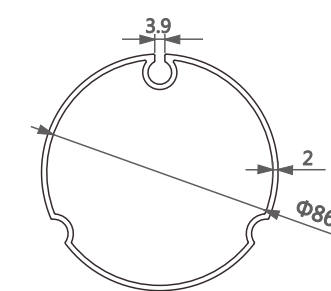

型号/Item No.-1116945
米重/Weight-1.658kg/m