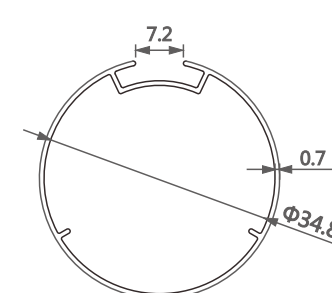

型号/Item No.-110179
米重/Weight-0.239kg/m