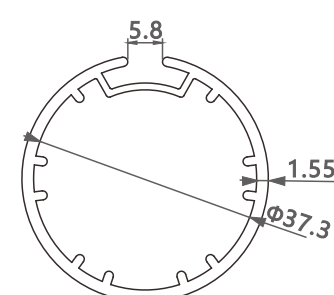

型号/Item No.-11181683
米重/Weight-0.751kg/m