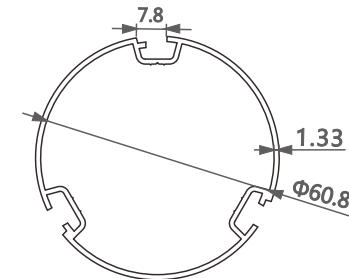

型号/Item No.-110121-1.33
米重/Weight-0.862kg/m