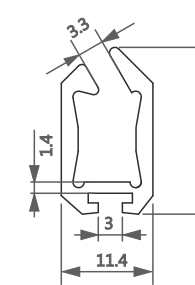

型号/Item No.-110119
米重/Weight-0.254kg/m