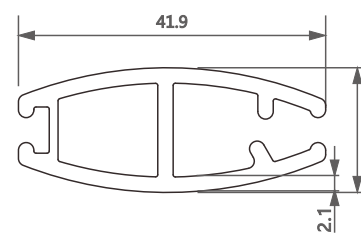

型号/Item No.-1116649
米重/Weight-0.401kg/m

型号/Item No.-191011
米重/Weight-1.566kg/m

型号/Item No.-1116245
米重/Weight-0.262kg/m

型号/Item No.-1116355
米重/Weight-0.290kg/m

型号/Item No.-1118695
米重/Weight-0.298kg/m

型号/Item No.-11161050
米重/Weight-0.284kg/m