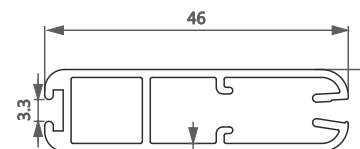

型号/Item No.-0900420
米重/Weight-0.455kg/m