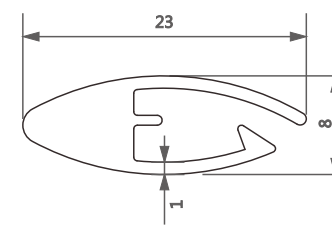

型号/Item No.-11161150
米重/Weight-0.28kg/m

型号/Item No.-11181356
米重/Weight-0.224kg/m

型号/Item No.-1116099
米重/Weight-0.152kg/m

型号/Item No.-110117
米重/Weight-0.166kg/m

型号/Item No.-111359
米重/Weight-0.260kg/m

型号/Item No.-1116432
米重/Weight-0.216kg/m