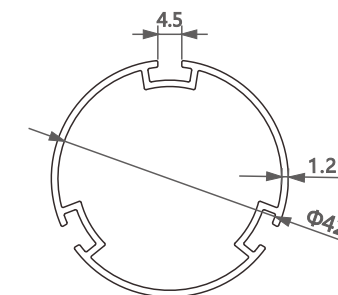

型号/Item No.-1118206
米重/Weight-0.564kg/m