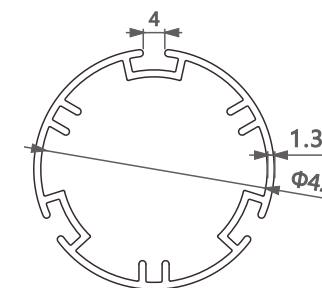

型号/Item No.-111379
米重/Weight-0.678kg/m