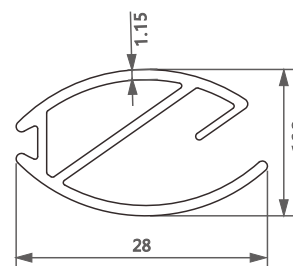

110115-0.8

1118978

1118695

1116355

型号/Item No.-110115-0.6
米重/Weight-0.125kg/m

型号/Item No.-110115-0.8
米重/Weight-0.16kg/m

型号/Item No.-110116
米重/Weight-0.106kg/m

型号/Item No.-1118147
米重/Weight-0.267kg/m