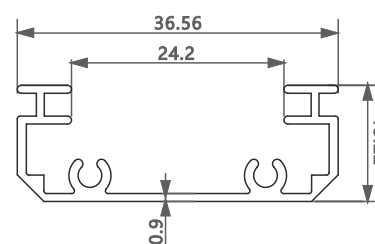

型号/Item No.-110113
米重/Weight-0.265kg/m

型号/Item No.-1116051
米重/Weight-0.217kg/m

型号/Item No.-1116052
米重/Weight-0.150kg/m

111344

110128

111301

型号/Item No.-110128
米重/Weight-0.259kg/m

型号/Item No.-111301
米重/Weight-0.318kg/m