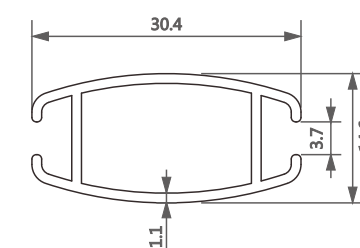

型号/Item No.-1116245
米重/Weight-0.262kg/m