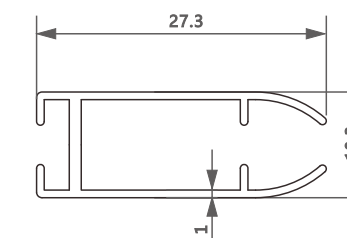

型号/Item No.-1907195-1.0
米重/Weight-0.199kg/m