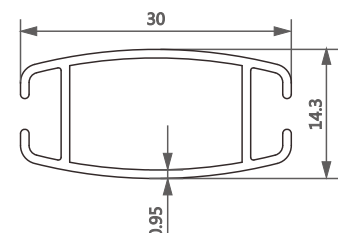

型号/Item No.-11161181
米重/Weight-0.234kg/m