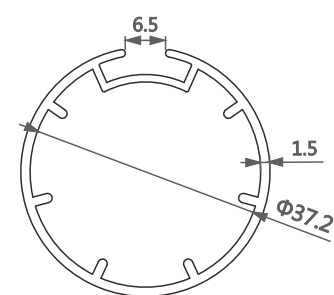

型号/Item No.-1101202
米重/Weight-0.6kg/m