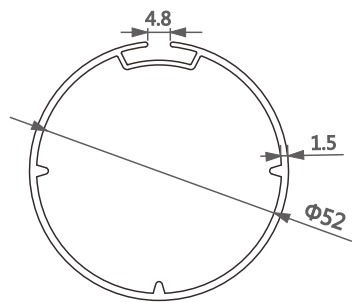

型号/Item No.-110140
米重/Weight-1.077kg/m

型号/Item No.-1118197
米重/Weight-0.970kg/m

型号/Item No.-110124
米重/Weight-1.167kg/m

型号/Item No.-111396
米重/Weight-1.779kg/m

型号/Item No.-1118966
米重/Weight-0.743kg/m

型号/Item No.-1116848
米重/Weight-0.758kg/m