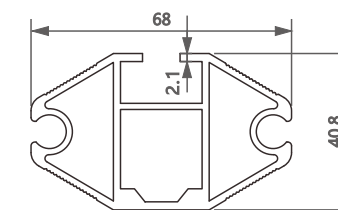

型号/Item No.-191011
米重/Weight-1.566kg/m