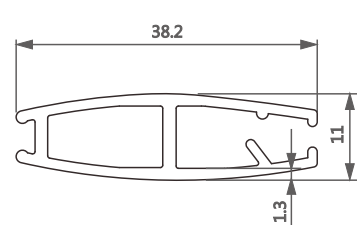

型号/Item No.-1116337
米重/Weight-0.646kg/m

型号/Item No.-11161181
米重/Weight-0.234kg/m

型号/Item No.-0900420
米重/Weight-0.455kg/m

型号/Item No.-11181615
米重/Weight-0.271kg/m

型号/Item No.-11161636
米重/Weight-0.199kg/m

型号/Item No.-11181651
米重/Weight-0.365kg/m