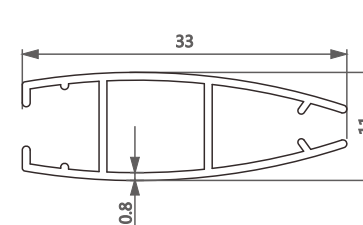

型号/Item No.-1116337
米重/Weight-0.646kg/m

型号/Item No.-11161181
米重/Weight-0.234kg/m

型号/Item No.-0900420
米重/Weight-0.455kg/m

型号/Item No.-11181615
米重/Weight-0.271kg/m

型号/Item No.-11161636
米重/Weight-0.199kg/m

型号/Item No.-11181651
米重/Weight-0.365kg/m