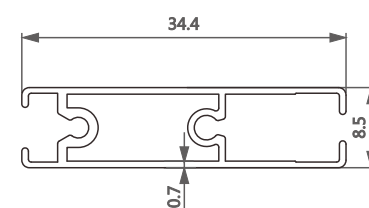

型号/Item No.-1907484
米重/Weight-0.162kg/m

型号/Item No.-11181614
米重/Weight-0.078kg/m

型号/Item No.-110185
米重/Weight-0.270kg/m

型号/Item No.-1116994
米重/Weight-0.192kg/m

型号/Item No.-1118978
米重/Weight-0.217kg/m

型号/Item No.-1907243-0.7
米重/Weight-0.199kg/m