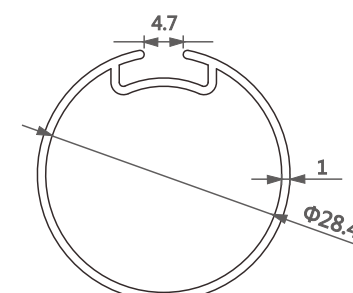

型号/Item No.-110131-1.0
米重/Weight-0.285kg/m