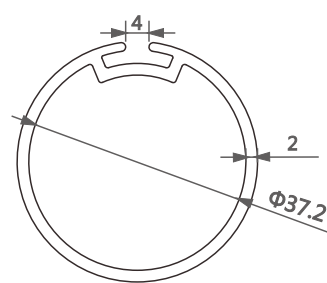

型号/Item No.-1116884-1.0
米重/Weight-0.35kg/m

型号/Item No.-1116884-1.2
米重/Weight-0.419kg/m

型号/Item No.-1118186
米重/Weight-0.441kg/m

型号/Item No.-11181158
米重/Weight-0.703kg/m

型号/Item No.-1118900
米重/Weight-0.734 kg/m