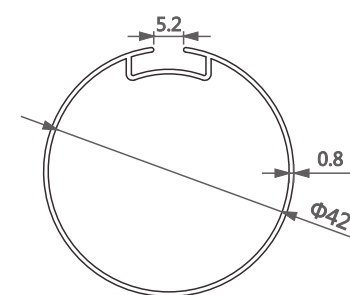

型号/Item No.-110102
米重/Weight-0.390kg/m

型号/Item No.-1116178
米重/Weight-0.588kg/m

型号/Item No.-111379
米重/Weight-0.678kg/m

型号/Item No.-1101202
米重/Weight-0.6kg/m

型号/Item No.-1118446
米重/Weight-0.457kg/m

型号/Item No.-11181966
米重/Weight-0.597kg/m