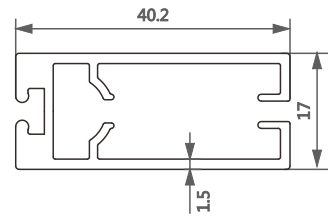

型号/Item No.-0900607
米重/Weight-0.582kg/m