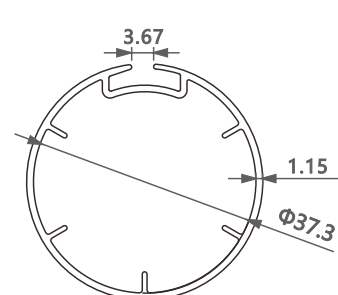

型号/Item No.-110102
米重/Weight-0.390kg/m

型号/Item No.-1116178
米重/Weight-0.588kg/m

型号/Item No.-111379
米重/Weight-0.678kg/m

型号/Item No.-1101202
米重/Weight-0.6kg/m

型号/Item No.-1118446
米重/Weight-0.457kg/m

型号/Item No.-11181966
米重/Weight-0.597kg/m