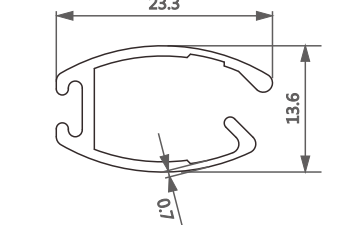

型号/Item No.-11161608
米重/Weight-0.231kg/m

型号/Item No.-0901253
米重/Weight-0.297kg/m

型号/Item No.-11181057
米重/Weight-0.204kg/m

型号/Item No.-1116433
米重/Weight-0.331kg/m

型号/Item No.-191071
米重/Weight-0.190kg/m

型号/Item No.-1116965
米重/Weight-0.399kg/m