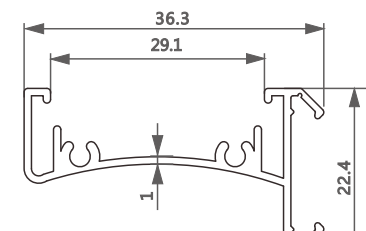

型号/Item No.-1116191
米重/Weight-0.316kg/m