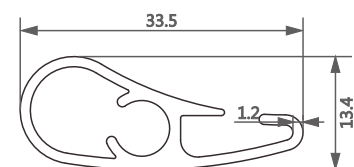

型号/Item No.-1116355
米重/Weight-0.290kg/m