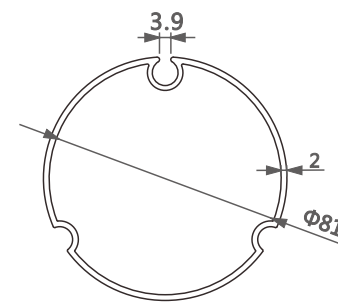

型号/Item No.-11161248
米重/Weight-1.554kg/m