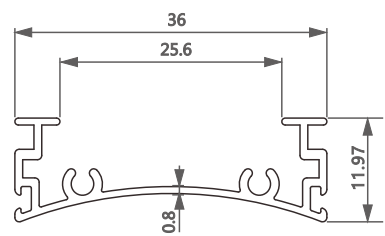

型号/Item No.-1116051
米重/Weight-0.217kg/m